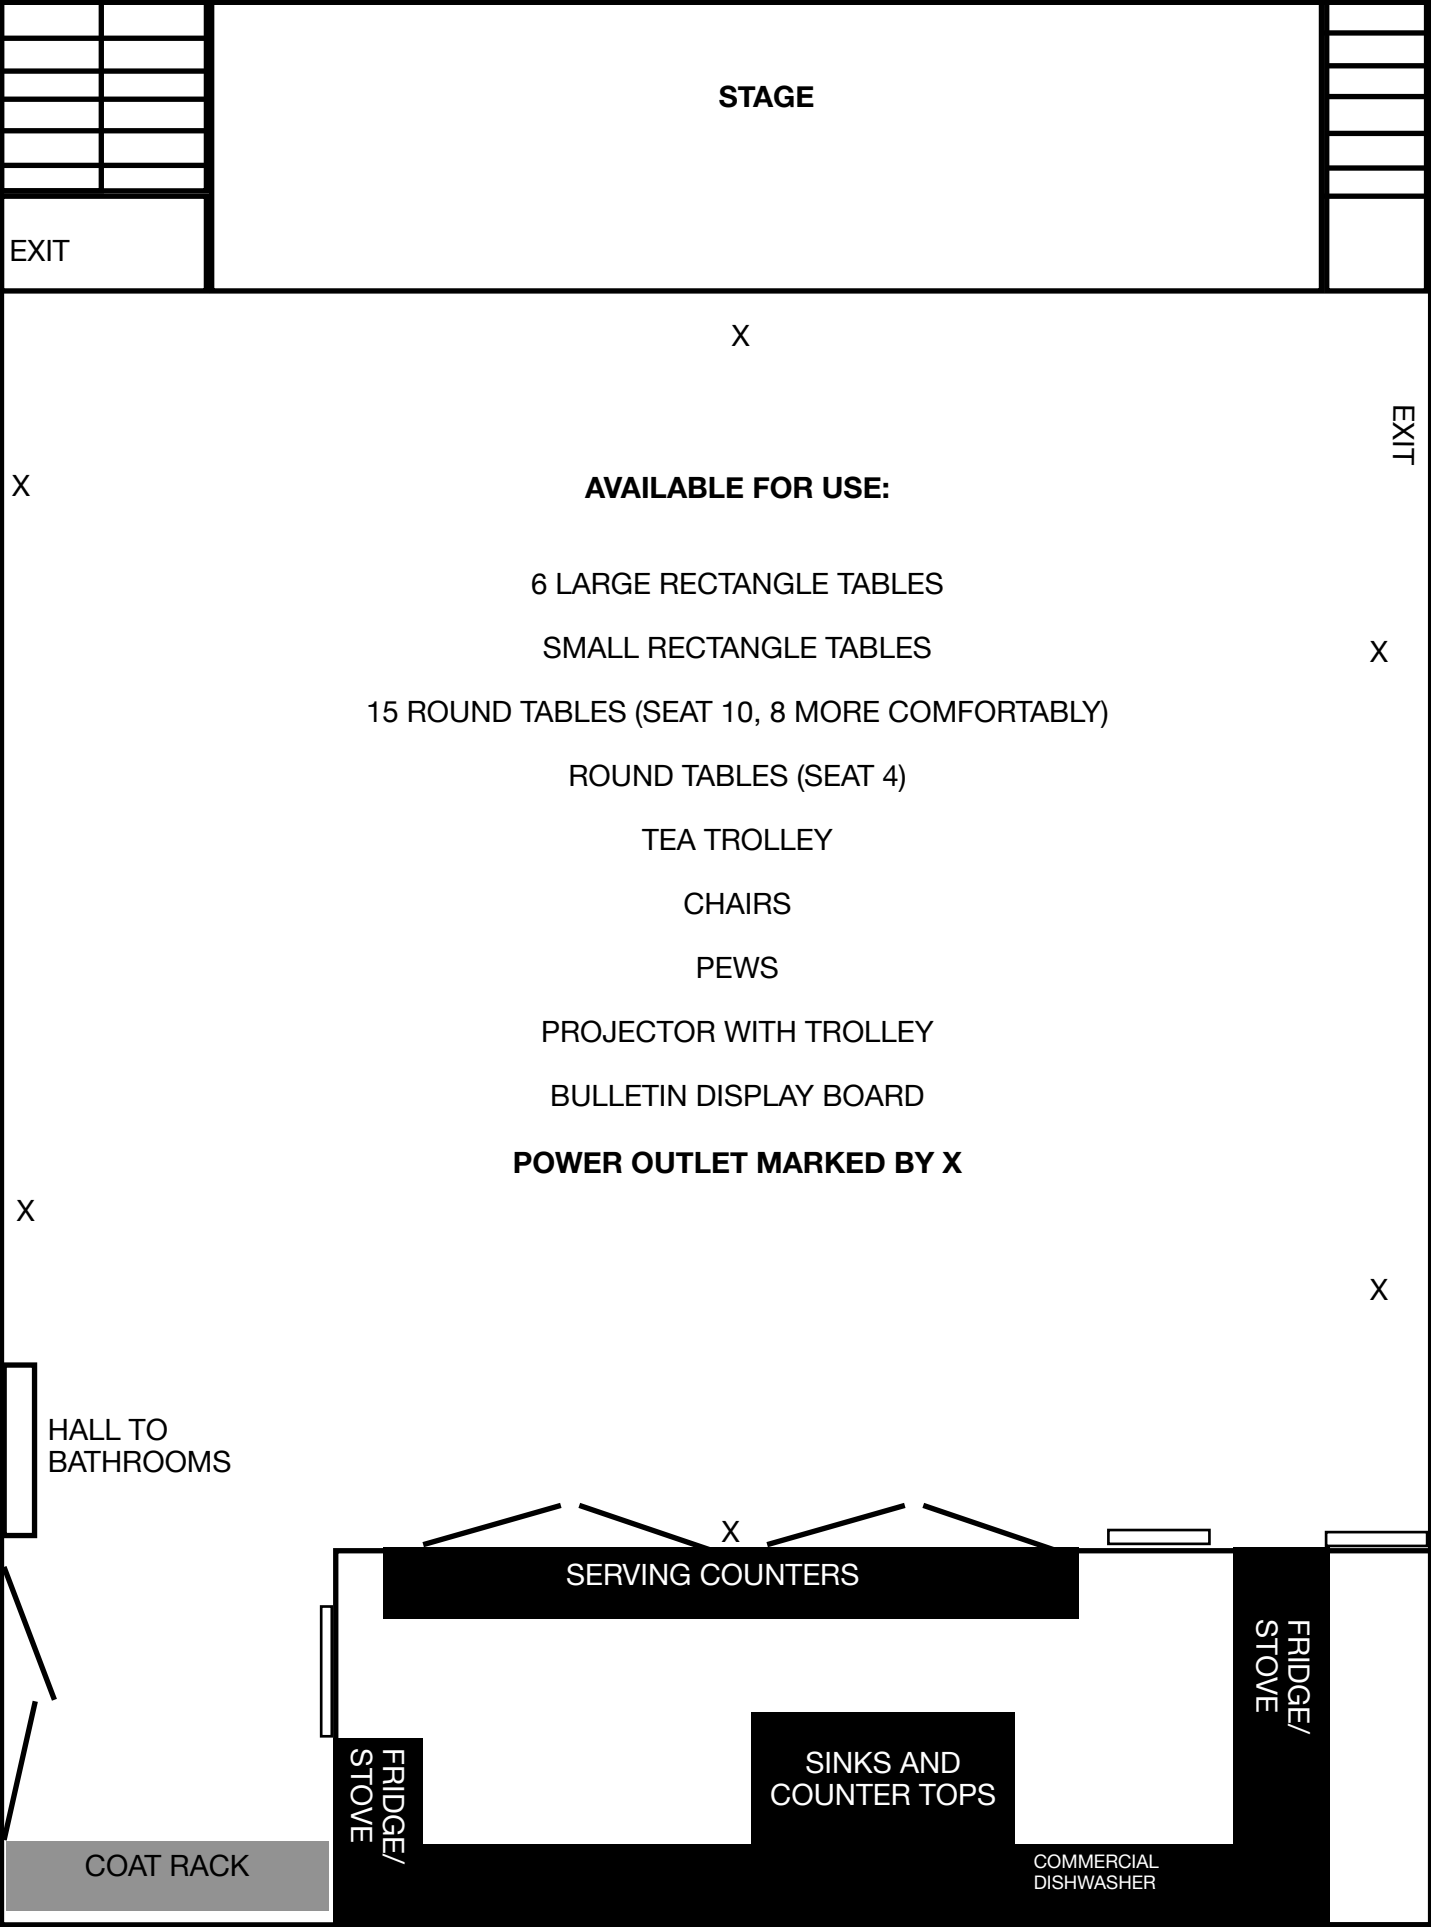

STAGE

EXIT

EXIT

ENTRANCE

FRIDGE/
STOVE

SINKS AND
COUNTER TOPS

FRIDGE/
STOVE

STAGE

EXIT

X

EXIT

X

AVAILABLE FOR USE:

6 LARGE RECTANGLE TABLES

SMALL RECTANGLE TABLES

15 ROUND TABLES (SEAT 10, 8 MORE COMFORTABLY)

ROUND TABLES (SEAT 4)

TEA TROLLEY

CHAIRS

PEWS

PROJECTOR WITH TROLLEY

BULLETIN DISPLAY BOARD

POWER OUTLET MARKED BY X

X

SINKS AND
COUNTER TOPS

FRIDGE/
STOVE

COMMERCIAL
DISHWASHER