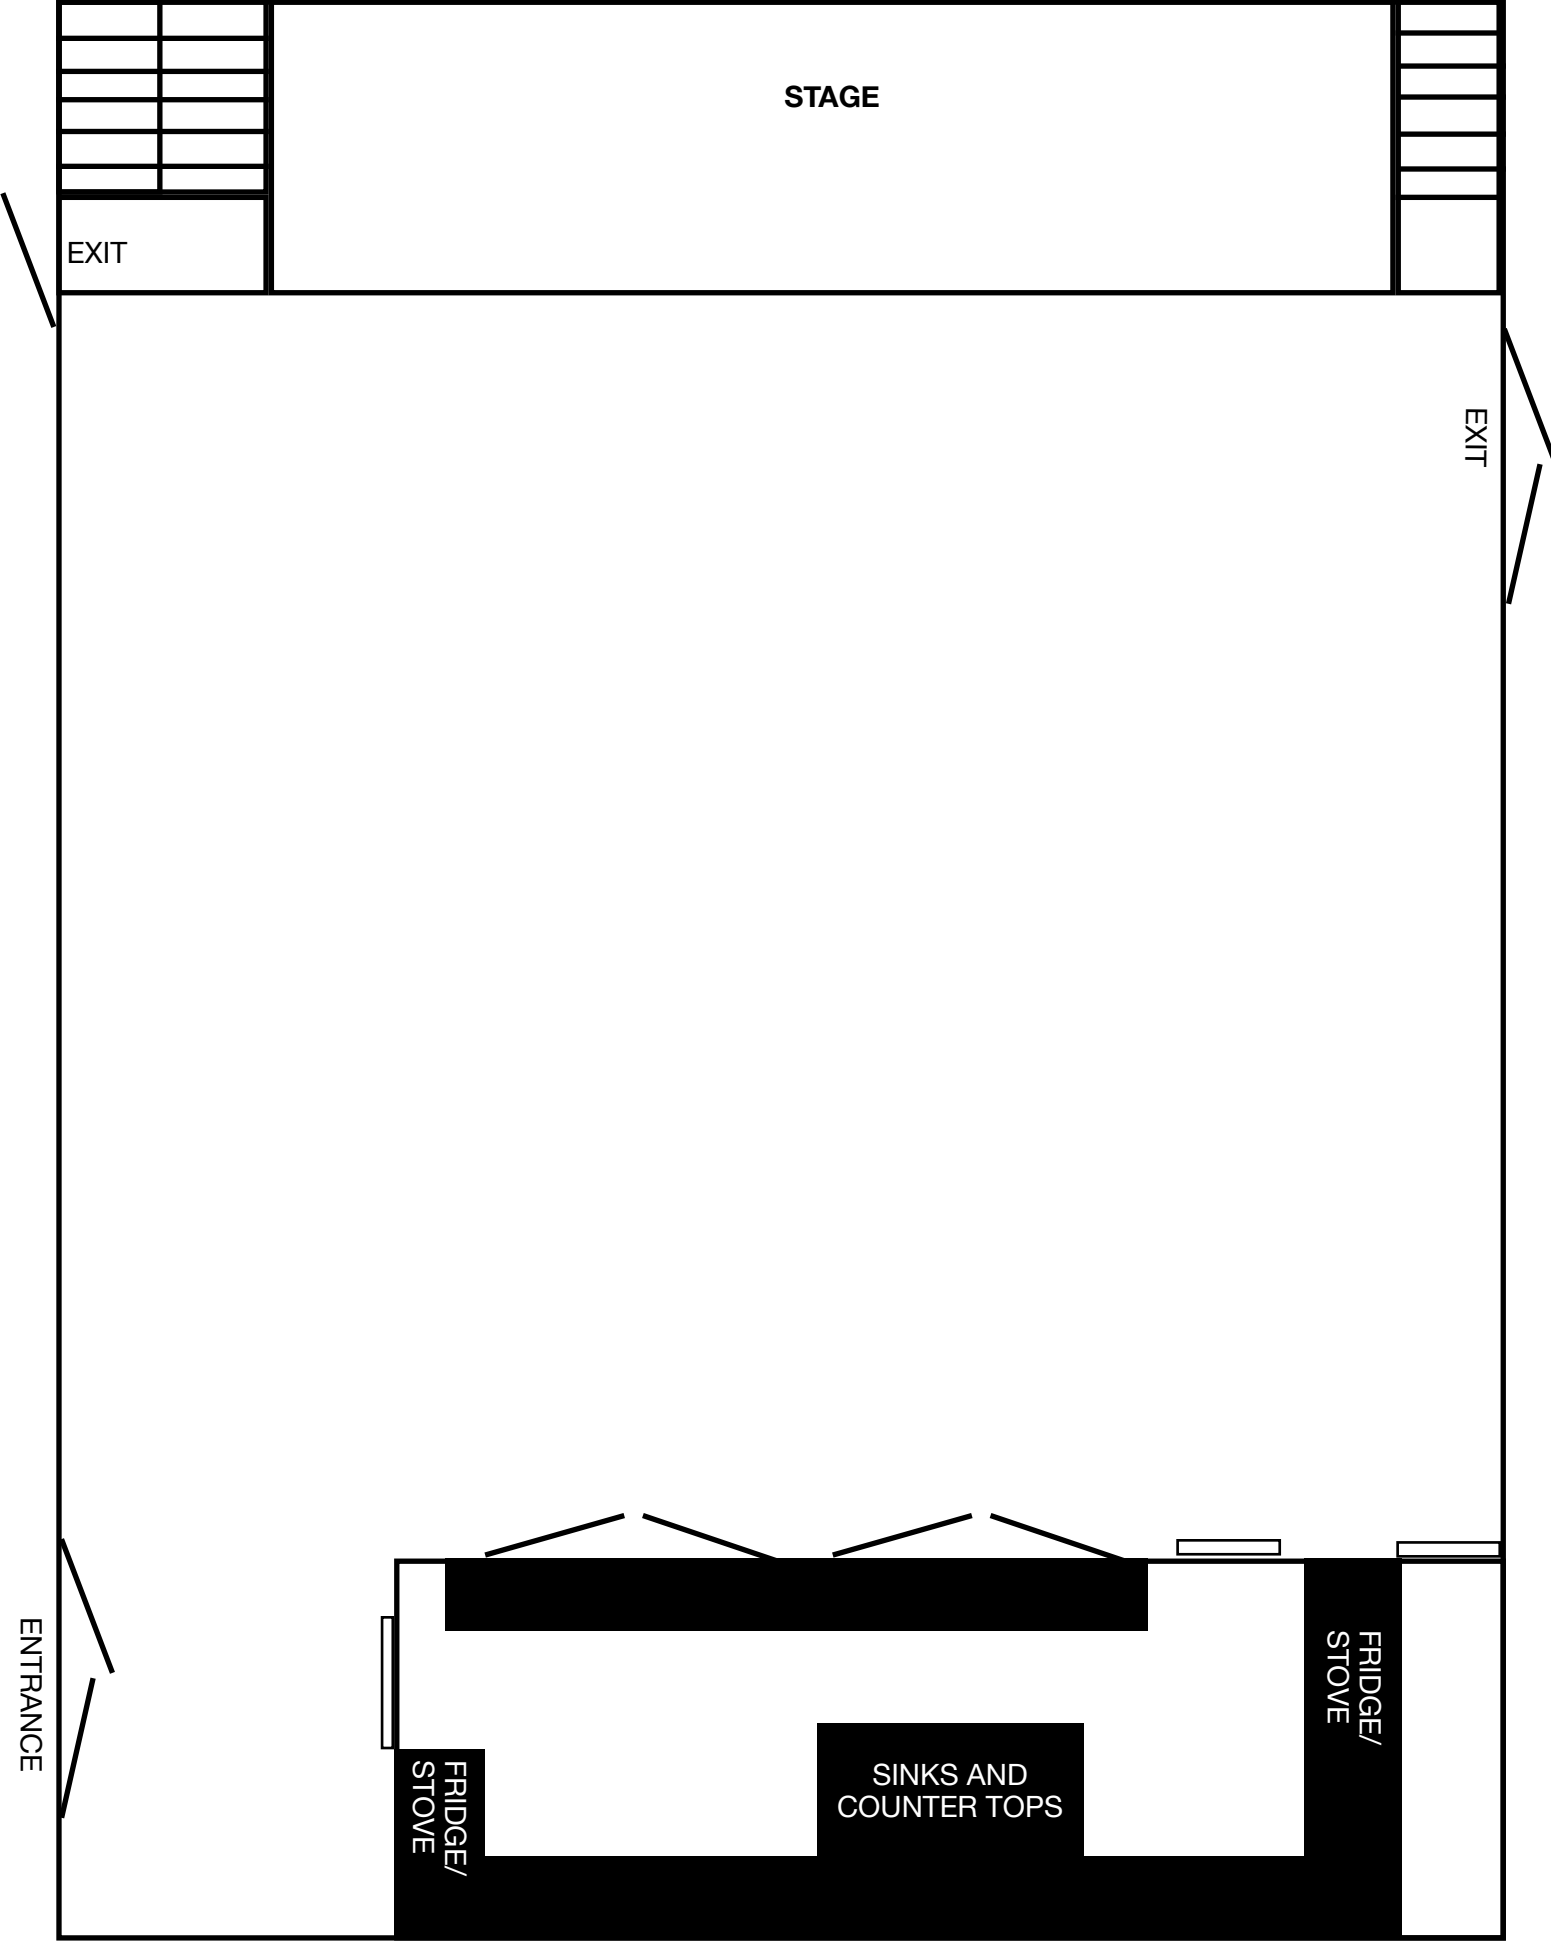

STAGE

EXIT

EXIT

ENTRANCE

FRIDGE/
STOVE

SINKS AND
COUNTER TOPS

FRIDGE/
STOVE

STAGE

EXIT

X

EXIT

X

AVAILABLE FOR USE:

6 LARGE RECTANGLE TABLES

SMALL RECTANGLE TABLES

15 ROUND TABLES (SEAT 10, 8 MORE COMFORTABLY)

ROUND TABLES (SEAT 4)

TEA TROLLEY

CHAIRS

PEWS

PROJECTOR WITH TROLLEY

BULLETIN DISPLAY BOARD

POWER OUTLET MARKED BY X

X