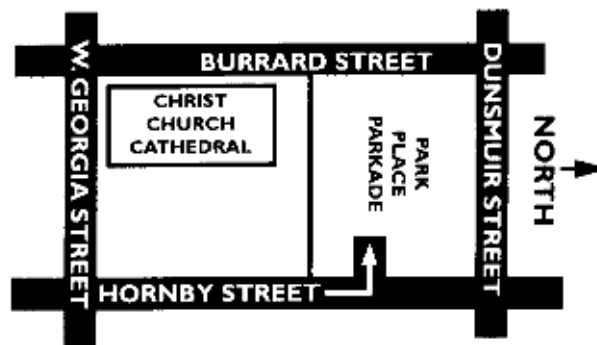

Please note this pass is NOT valid at Cathedral Place Parkade, located immediately prior to the lane on Hornby St.

How to use:

Enter and park.

Place pass on your dash.

Buy ticket from machine using code: 3211 which will give you \$5 rate.