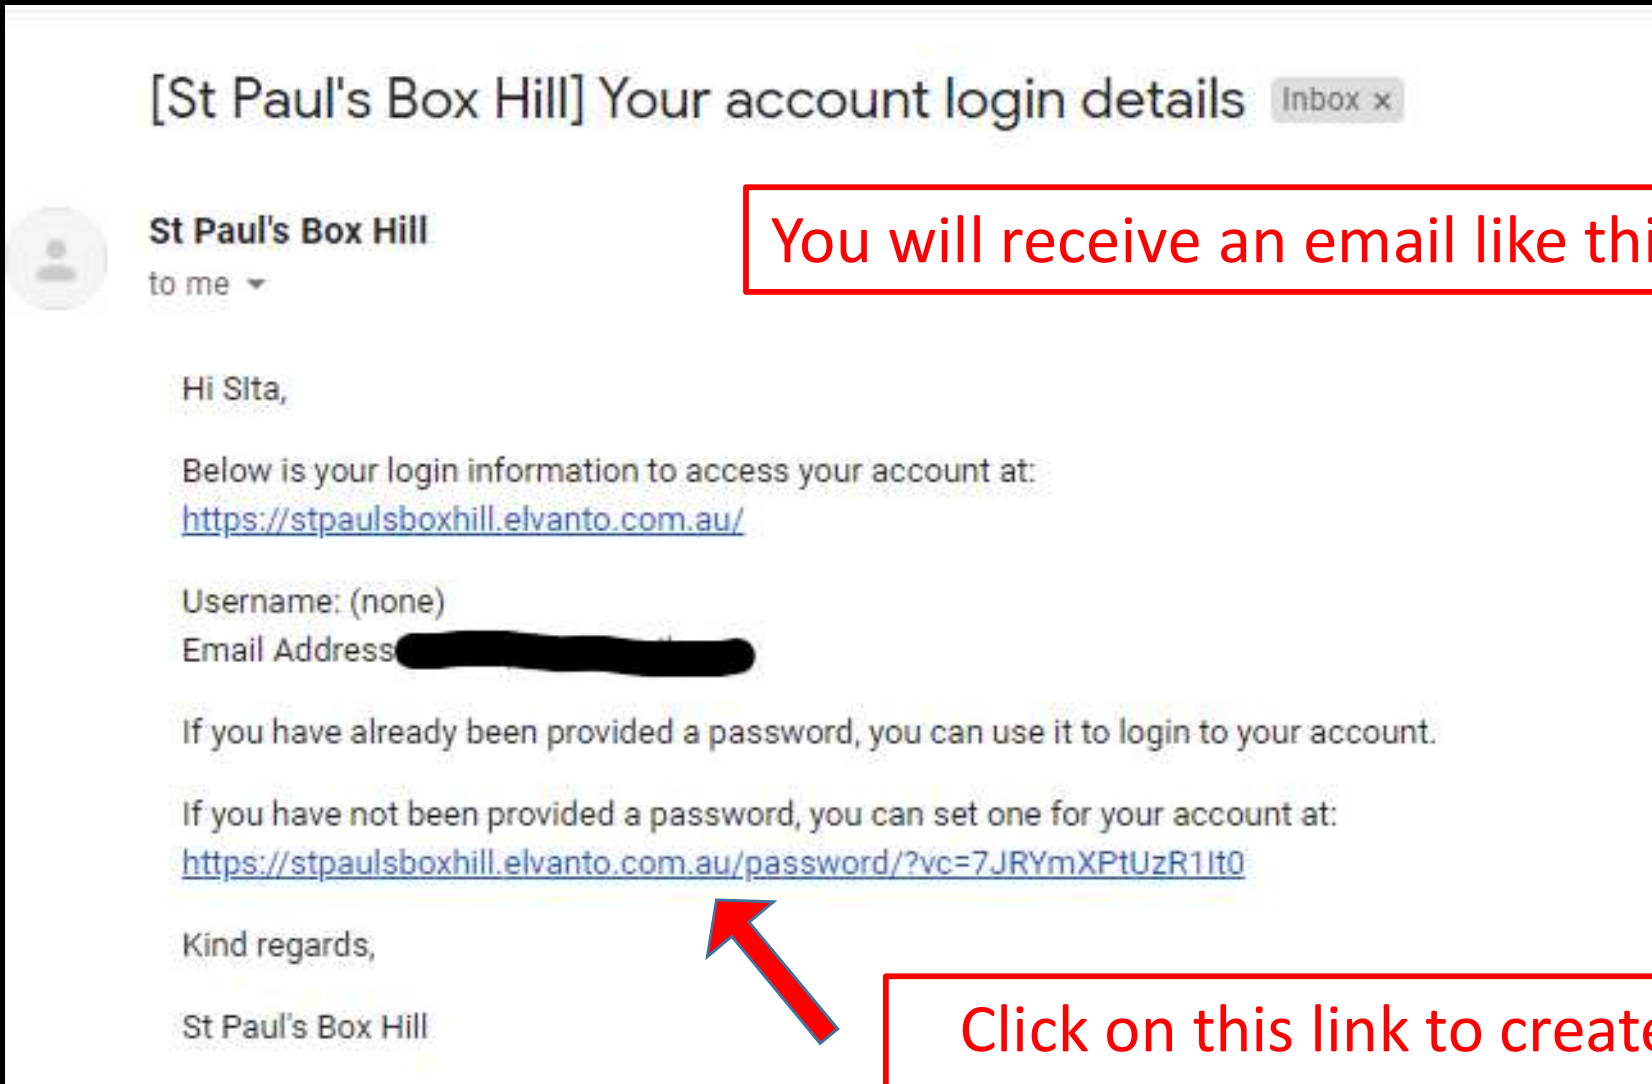

NEW USER INSTRUCTIONS

What to do when you receive these instructions by email:

You will receive an email like this

Click on this link to create your username and password

Choose a Username and Password:

The screenshot shows a web browser window with the URL `stpaulsboxhill.elvanto.com.au/password/?vc=7JRYmXPtUzR1It0`. The page features a blue header with the text "St Paul's Box Hill". Below the header, there is a white form area with the instruction "Please enter a username and password for your account." The form contains three input fields: "Username", "Password (twice)", and "Show password". A green "Continue" button is located at the bottom of the form. Three instructional boxes with arrows point to the form: a red box pointing to the Username field, a yellow box pointing to the Password (twice) fields, and a green box pointing to the Continue button.