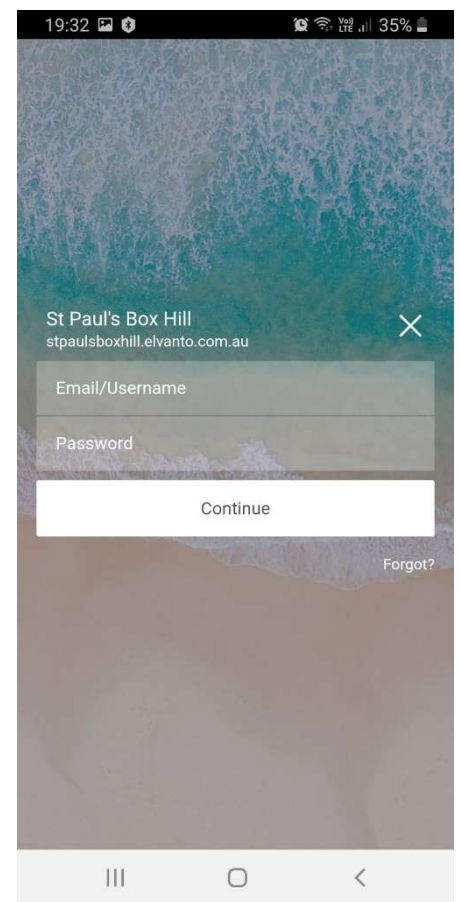

Elvanto App on Smartphone or Tablet

Download the app from your app store

After you have downloaded the App, choose the green button.

You will have to locate 'St Paul's Box Hill' in the app Domain choice box.

Enter <https://stpaulsboxhill.elvanto.com.au/>

Then you proceed to login as per credentials provided earlier.

The following page appears

Then you will be presented with your dashboard page:

If you click on the three dash lines in top left hand side of the screen, you will get to the full Home menu: