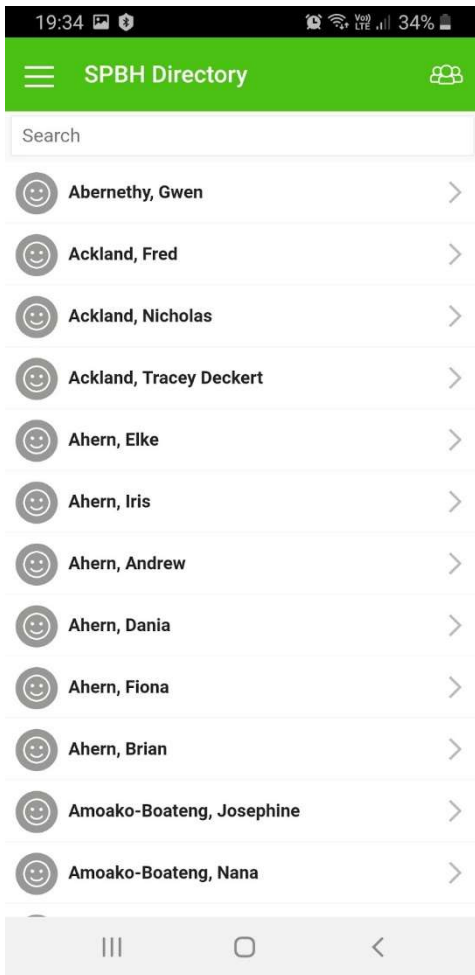

Elvanto App on Smartphone or Tablet

Download the app from your app store

After you have downloaded the App, choose the green button.

You will have to locate 'St Paul's Box Hill' in the app Domain choice box.

Enter <https://stpaulsboxhill.elvanto.com.au/>

Then you proceed to login as per credentials provided earlier.

The following page appears

Then you will be presented with your dashboard page:

If you click on the three dash lines in top left hand side of the screen, you will get to the full Home menu:

If you need to get more information select 'View on Web' to go to the webpage to see the admin section of Elvanto.

From the main menu you can search the SPBH Directory:

You can enter a search name and select the person you wish to find details on:

From here you can see:

- Phone Number chose the call button to call them
- Send a message to their phone
- Address - chose map button to go to Google Maps and get directions as to how to get there
- Send an email to their email address