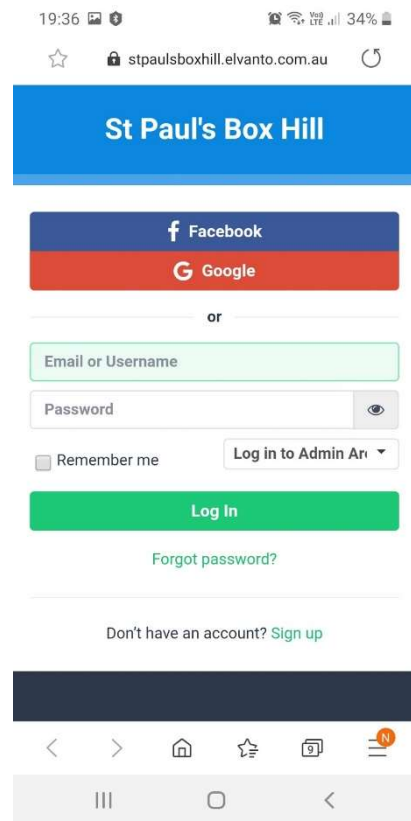

Elvanto App on Smartphone or Tablet

Download the app from your app store

After you have downloaded the App, choose the green button.

You will have to locate 'St Paul's Box Hill' in the app Domain choice box.

Enter <https://stpaulsboxhill.elvanto.com.au/>

Then you proceed to login as per credentials provided earlier.

The following page appears

Then you will be presented with your dashboard page:

If you click on the three dash lines in top left hand side of the screen, you will get to the full Home menu:

If you need to get more information select 'View on Web' to go to the webpage to see the admin section of Elvanto.

From the main menu you can search the SPBH Directory:

You can enter a search name and select the person you wish to find details on:

From here you can see:

- Phone Number chose the call button to call them
- Send a message to their phone
- Address - chose map button to go to Google Maps and get directions as to how to get there
- Send an email to their email address