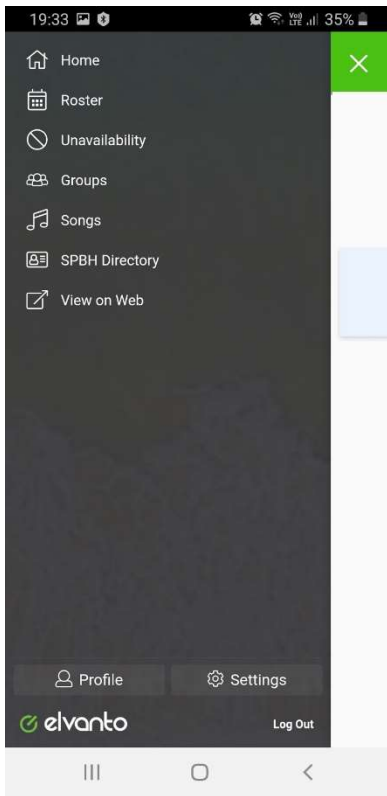

Elvanto App on Smartphone or Tablet

Download the app from your app store

After you have downloaded the App, choose the green button.

You will have to locate 'St Paul's Box Hill' in the app Domain choice box.

Enter <https://stpaulsboxhill.elvanto.com.au/>

Then you proceed to login as per credentials provided earlier.

The following page appears

Then you will be presented with your dashboard page:

If you click on the three dash lines in top left hand side of the screen, you will get to the full Home menu:

If you need to get more information select 'View on Web' to go to the webpage to see the admin section of Elvanto.

From the main menu you can search the SPBH Directory:

You can enter a search name and select the person you wish to find details on: