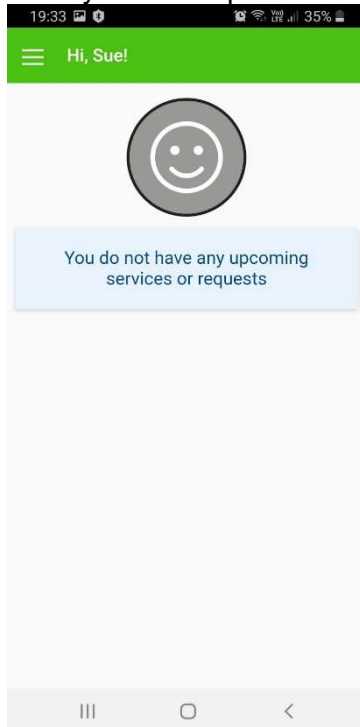

Elvanto App on Smartphone or Tablet

Download the app from your app store

After you have downloaded the App, choose the green button.

You will have to locate 'St Paul's Box Hill' in the app Domain choice box.

Enter <https://stpaulsboxhill.elvanto.com.au/>

Then you proceed to login as per credentials provided earlier.

The following page appears

Then you will be presented with your dashboard page:

If you click on the three dash lines in top left hand side of the screen, you will get to the full Home menu: