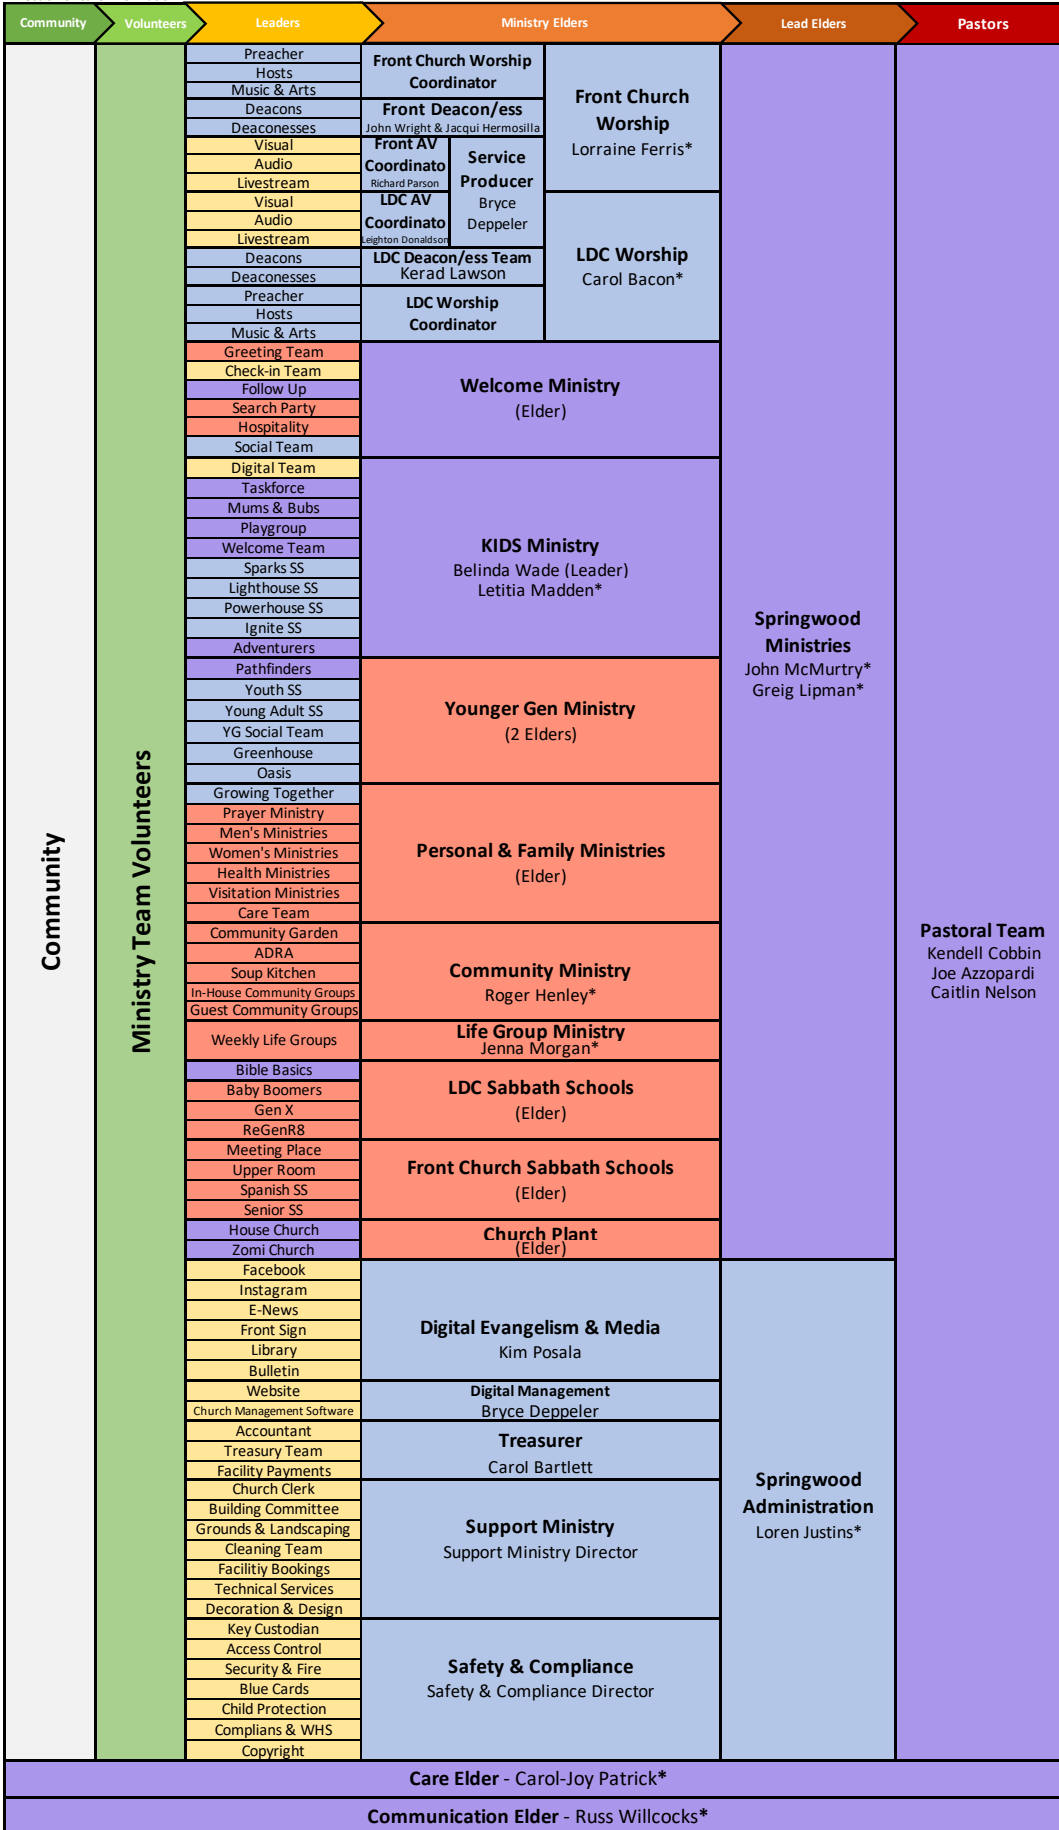

# Springwood SDA Ministry Structure

Working Together with the Holy Spirit

Direction of Care Information

Colour Guide	
	Primarily Oversight
	Oversight & Support
	Primarily Support
	Tech Services Ministers

Elder Numbers		
<b>Lead Elders</b> 3	Front	1
	LDC	1
	Admin	1
<b>Worship</b> 2	Front	1
	LDC	1
<b>Ministry Elders</b> 10	Welcome	1
	Kids	1
	YG	2
	Personal & Family	1
	Community	1
	Life Groups	1
	LDC SS	1
	Front SS	1
Church Plants	1	
<b>Specialist</b> 2	Care	1
	Communication	1
<b>Pastoral</b> 7	Pastoral Care	7
<b>TOTAL</b>		<b>24</b>

\* Denotes Elder