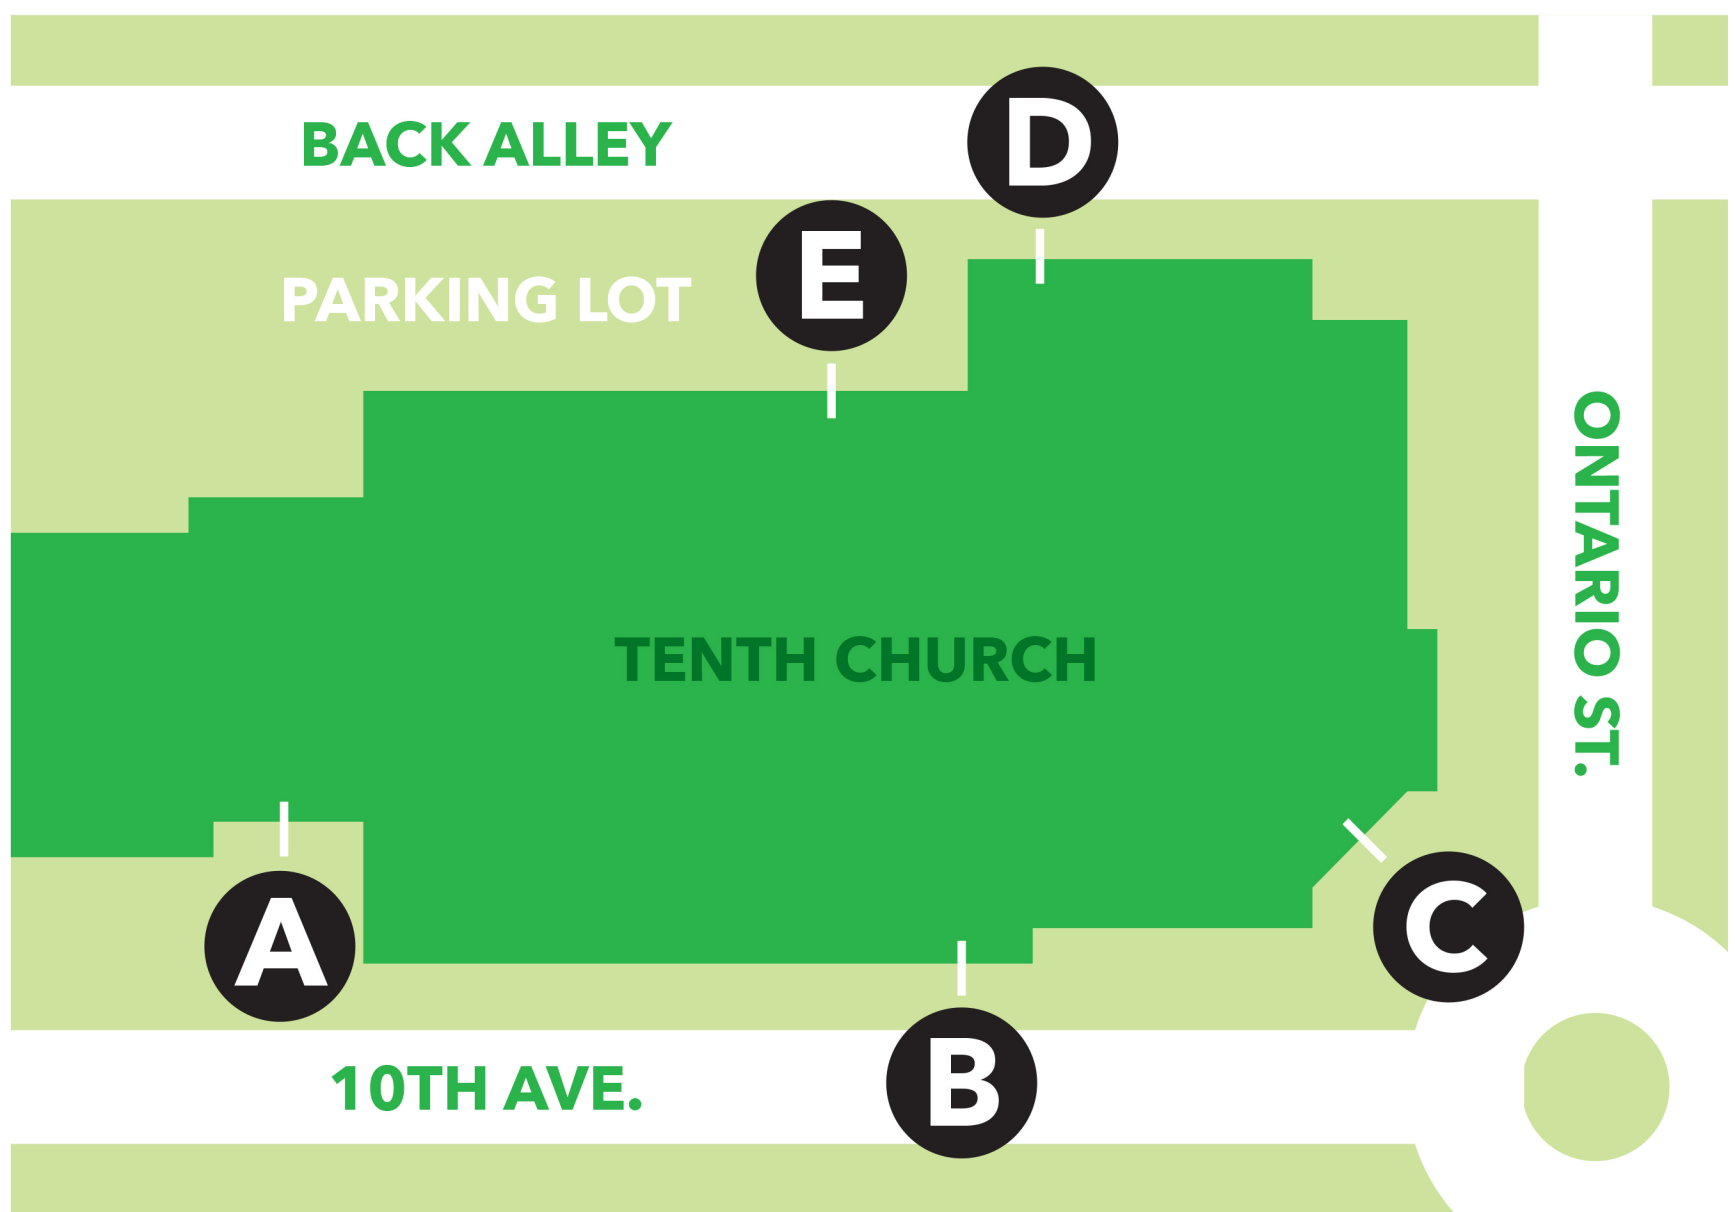

TENTH CHURCH

ENTRANCES

SUNDAY MORNINGS

Please use entrances

WEEKDAY OFFICE HOURS

Please use entrances

Entrance A (Offices)

Entrance B (Sanctuary)

Entrance C (Upper East Hall)

Entrance D (Lower East Hall)

Entrance E

NORTH