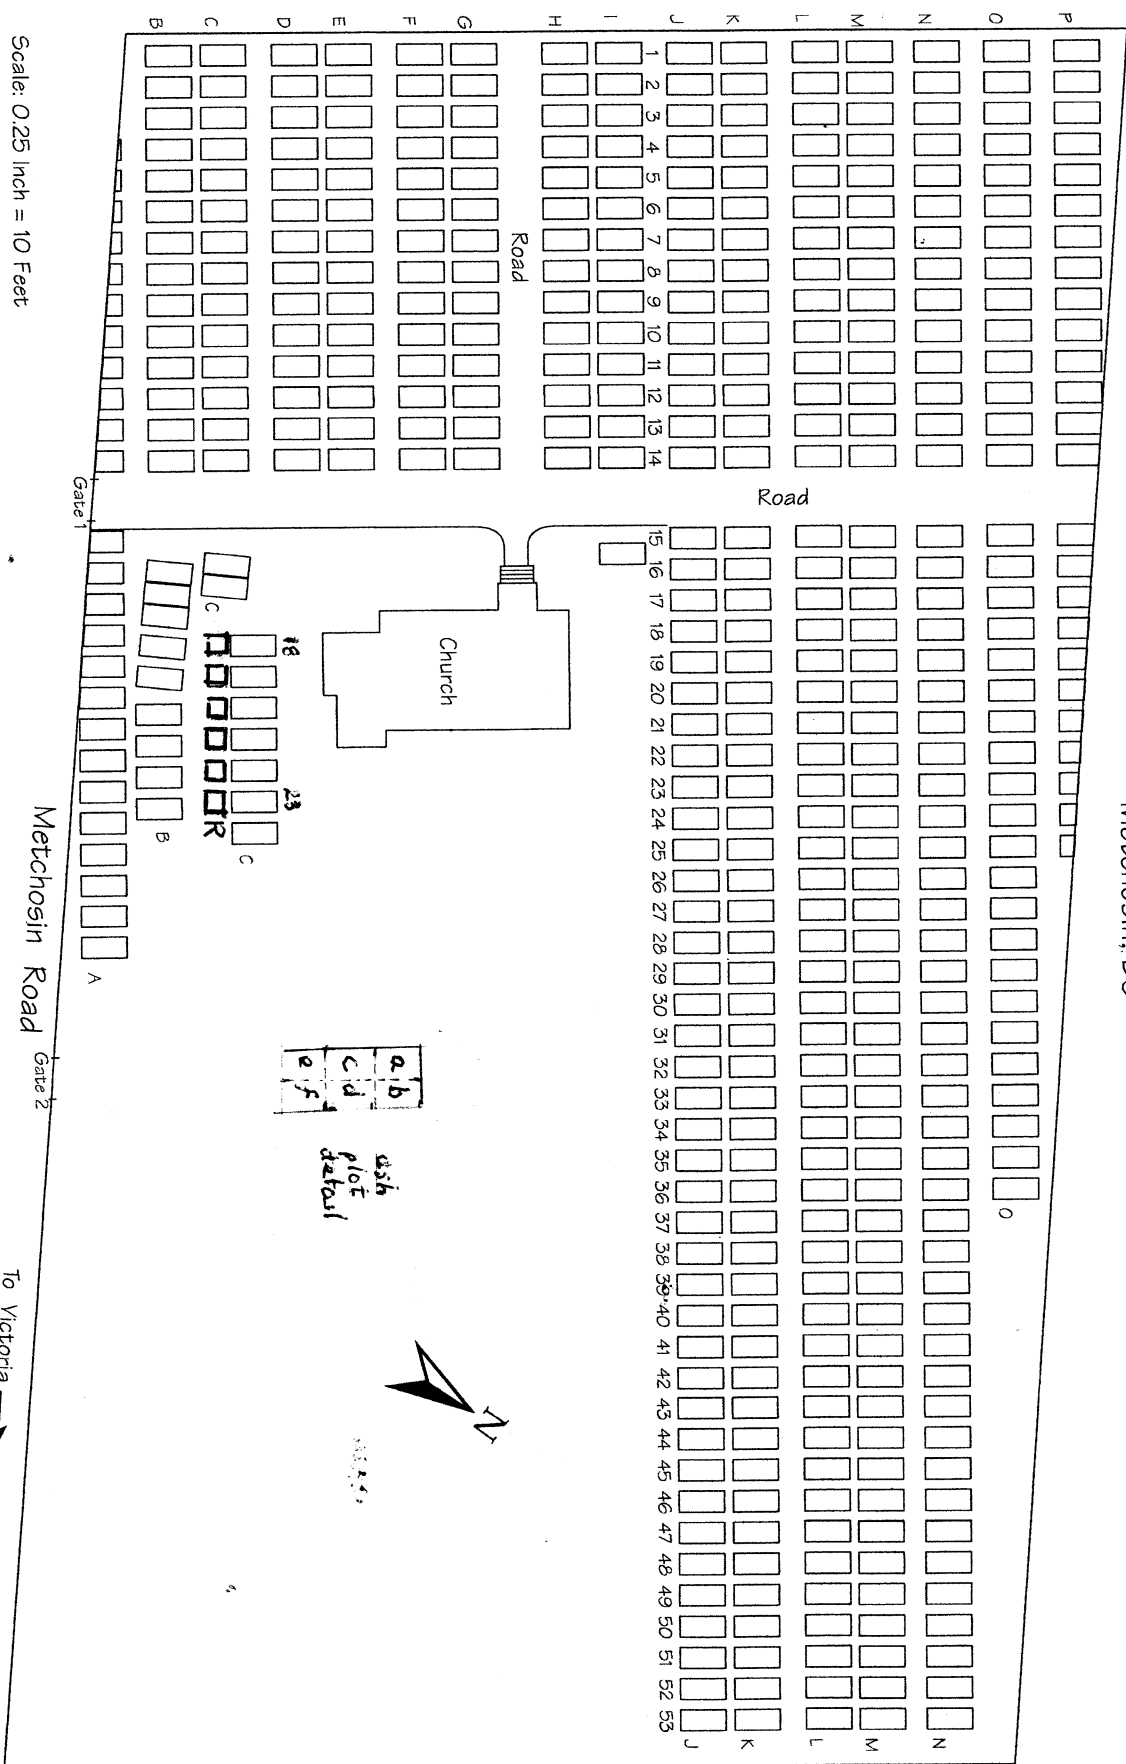

# St. Mary's Churchyard

Metchosin, BC

Scale: 0.25 inch = 10 Feet  
 Burial Plots are 5 x 10 Feet  
 Paths Between Rows - 5 and 2 Feet