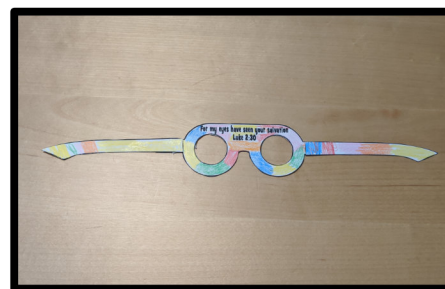

Jesus Presented in the Temple

# Memory Verse Glasses

## What you need

Template on white card

Colouring pencils

Scissor

Glue

## What to do

Adult: Cut out the template and holes for eyes.

Colour in the glasses.

Glue on the arms of the glasses.