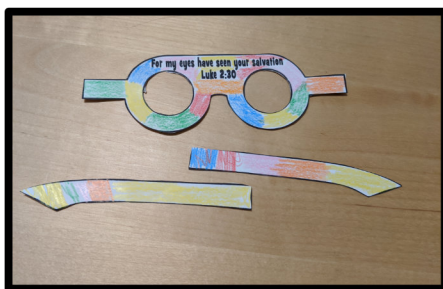

## What you need

Template on white card

Colouring pencils

Scissor

Glue

## What to do

Adult: Cut out the template and holes for eyes.

Colour in the glasses.

Glue on the arms of the glasses.