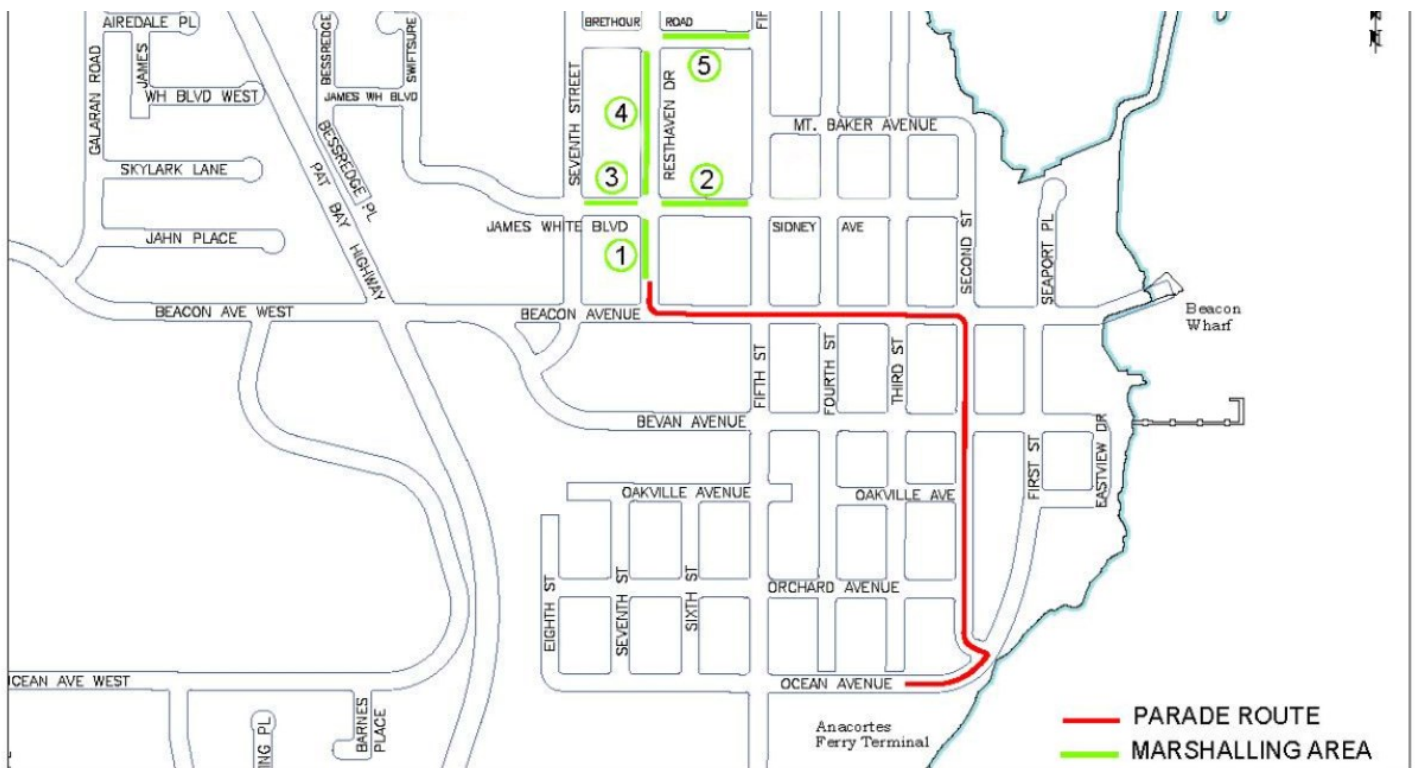

2018 Canada Day Parade Map and Important Information

Please provide the following information to all of your participants who will be looking for their parade line up location on parade day. Our volunteers will be wearing fluorescent vests to provide assistance.

Parade Marshaling: 10:00 a.m. to 11:15 a.m.

All entries needing direction to their marshaling location should check-in on 7th Street and James White. Watch for our volunteers in fluorescent vests to provide you assistance to get to your marshaling location. You will not be able to proceed beyond 7th Street down Beacon Avenue. All entries on Resthaven will point south towards Beacon Avenue, and all entries not on Resthaven will point towards Resthaven.

- Entries #1 to #13- will marshal on Resthaven between Beacon and James White (Area #1)
- #14 to #24- will marshal on James White between Resthaven and Fifth (Area #2)
- #25 to #33- will marshal on James White between Seventh and Resthaven (Area #3)
- #34 to #44- will marshal on Resthaven between James White and Brethour (Area #4)
- #45 to #54- will marshal on Brethour between Resthaven and Fifth (Area #5)

Parade Start Time: 11:30 a.m. sharp

The parade starts at Resthaven and Beacon Avenue and proceeds along Beacon and down 2nd Street to Ocean Avenue. PLEASE NOTE. Parade entries cannot disperse until you have turned the corner off of 2nd Street and have proceeded along Ocean Avenue for a block. Dispersal on 2nd Street will not be permitted as there are still spectators all down 2nd Street and as well, dispersing before the designated area impedes the progress of the parade. This will be strictly enforced.