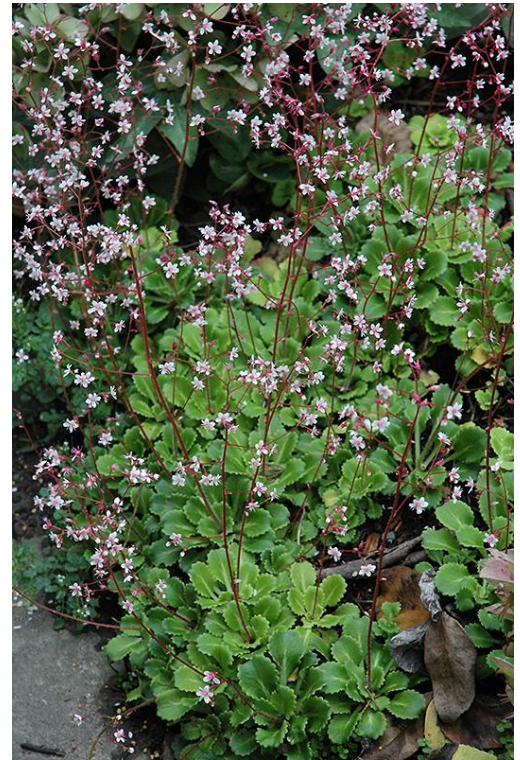

Geum
(L – for sale; R – internet pic of plant in bloom)

Piggyback Plant

Shasta Daisy
(L – for sale R – internet pic of plant in bloom)

Red Columbine
(L – for sale; R- internet pic of plant in bloom)

Purple Columbine
(L- for sale; R – internet pic of plant in bloom)

Groundcovers:

Creeping Sedum (Stonecrop) trays

London Pride (Saxifraga)
(picture from internet)

Rock Geranium (Fuchsia-coloured flower)

White Rock Cress

Herbs:

Scarlet Bee Balm (Wild Bergamot)

English Lavender