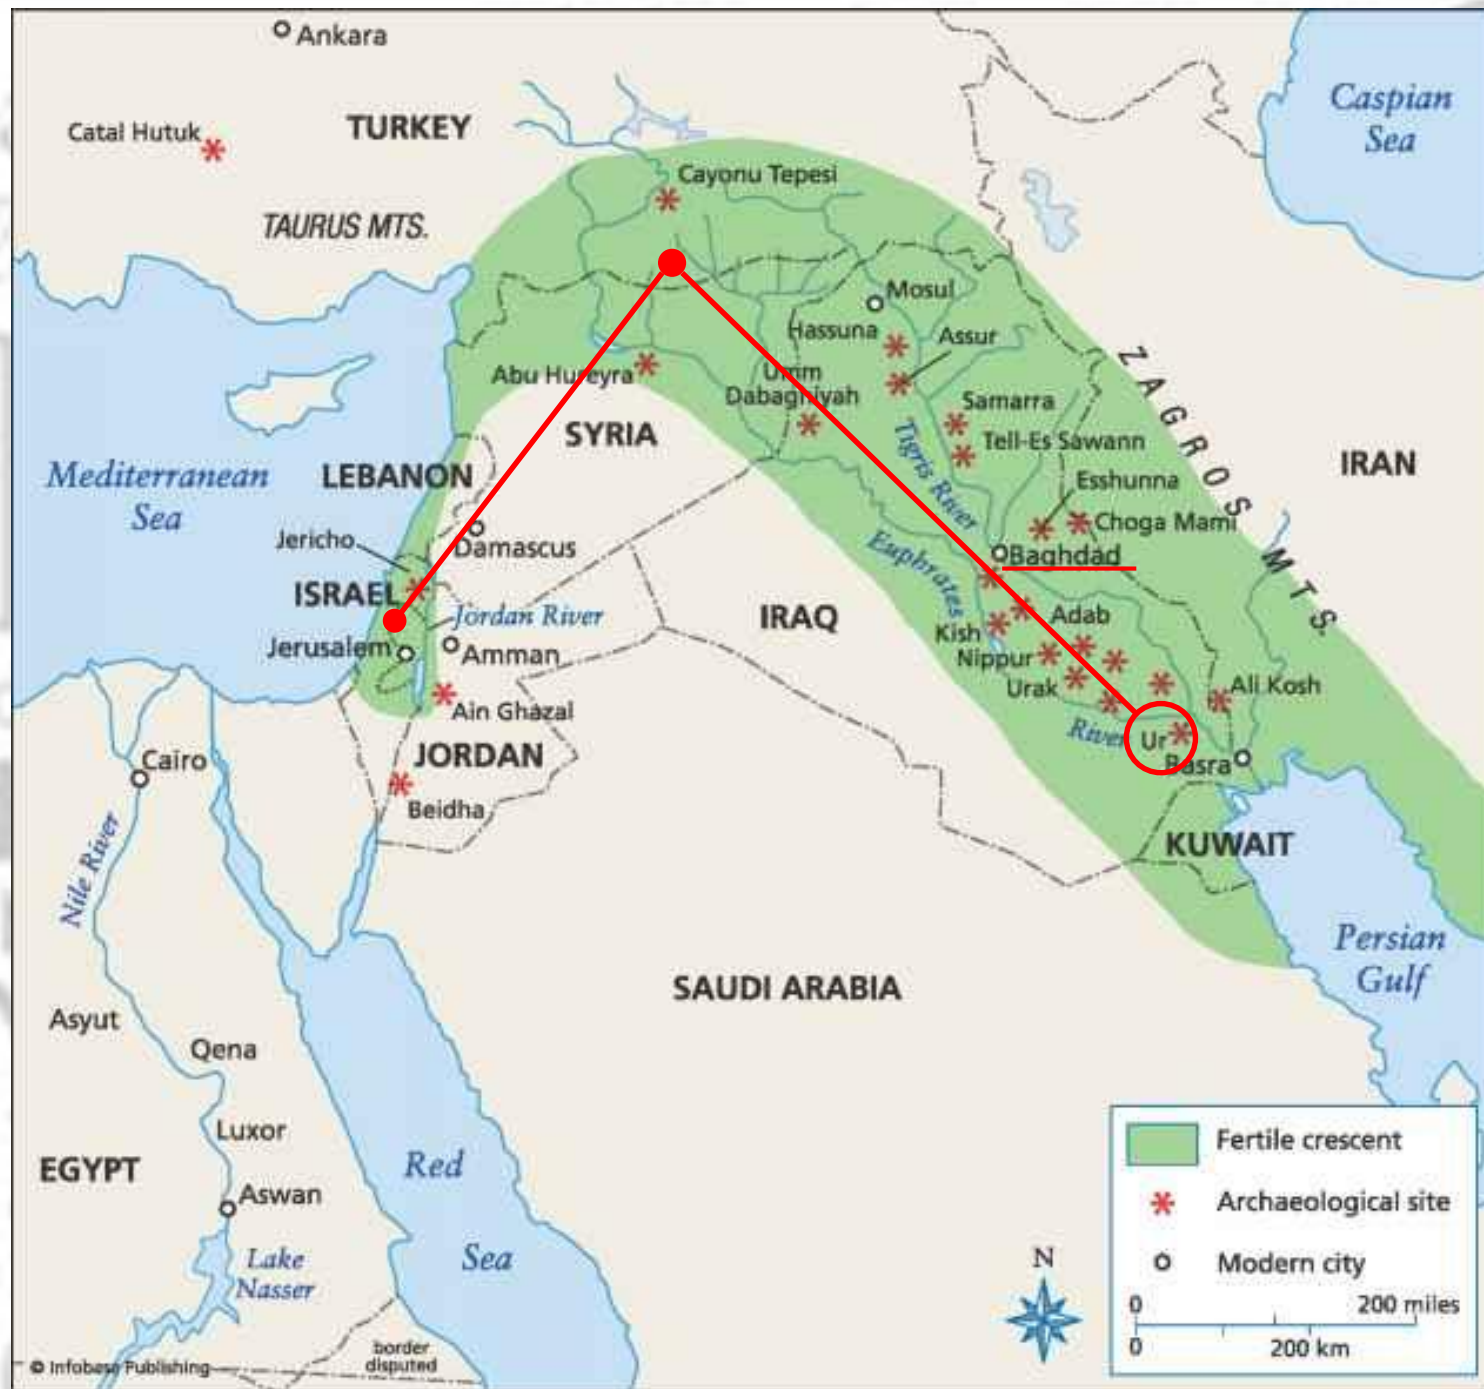

WHAT'S IN A

CREATOR
 Abb.
 The
 TRUTH
 Lord of Lords
 SON
 God
 SERVANT
 The First
 SURE FO
 LIVING

WISDOM
 Elohim
 Nay
 friend
 LIFE
 alous
 Lion of
 Judah
 LIVERER
 deemer

¹The LORD had said to Abram, “Leave your native country, your relatives, and your father’s family, and go to the land that I will show you...”

⁴So Abram departed as the LORD had instructed, and Lot went with him. Abram was seventy-five years old when he left Haran. ⁵He took his wife, Sarai, his nephew Lot, and all his wealth—his livestock and all the people he had taken into his household at Haran—and headed for the land of Canaan. When they arrived in Canaan... Ge 12:1, 4–5.

WHAT'S IN A

God is:

1. The Initiator (Acts 7:2; Gen 12:1-2)

2. The Patient Teacher (Gen 15:1-6)

3. The Promise Keeper (Gen 15:7-21)

WHAT'S IN A

6 And Abram believed the LORD, and the LORD counted him as righteous because of his faith.